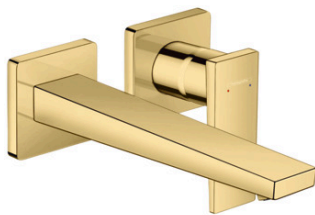

## Metropol

Single lever basin mixer for concealed installation wall-mounted with lever handle and spout  
22,5 cm

Surfaces: **Polished Gold Optic** Article Number: **32526990**

#### product features

- consists of: single lever basin mixer for concealed installation wall-mounted, waste set
- projection 225 mm
- spray type: normal spray
- maximum flow rate at 3 bar: 5 l/min
- ceramic cartridge
- temperature limitation adjustable
- suitable for continuous flow water heaters
- non-closing waste set
- material waste set: metal
- connection type: basic set
- connection dimension: DN15
- handle can be positioned on the right or left, depends on the basic set installation

### Scale drawing

**Metropol**  
**Single lever basin mixer for concealed installation wall-mounted with lever handle and spout**  
**22,5 cm**  
 Surfaces: **Polished Gold Optic**    Article Number: **32526990**

### Flowchart

**Metropol**  
**Single lever basin mixer for concealed installation wall-mounted with lever handle and spout**  
**22,5 cm**  
 Surfaces: **Polished Gold Optic**    Article Number: **32526990**