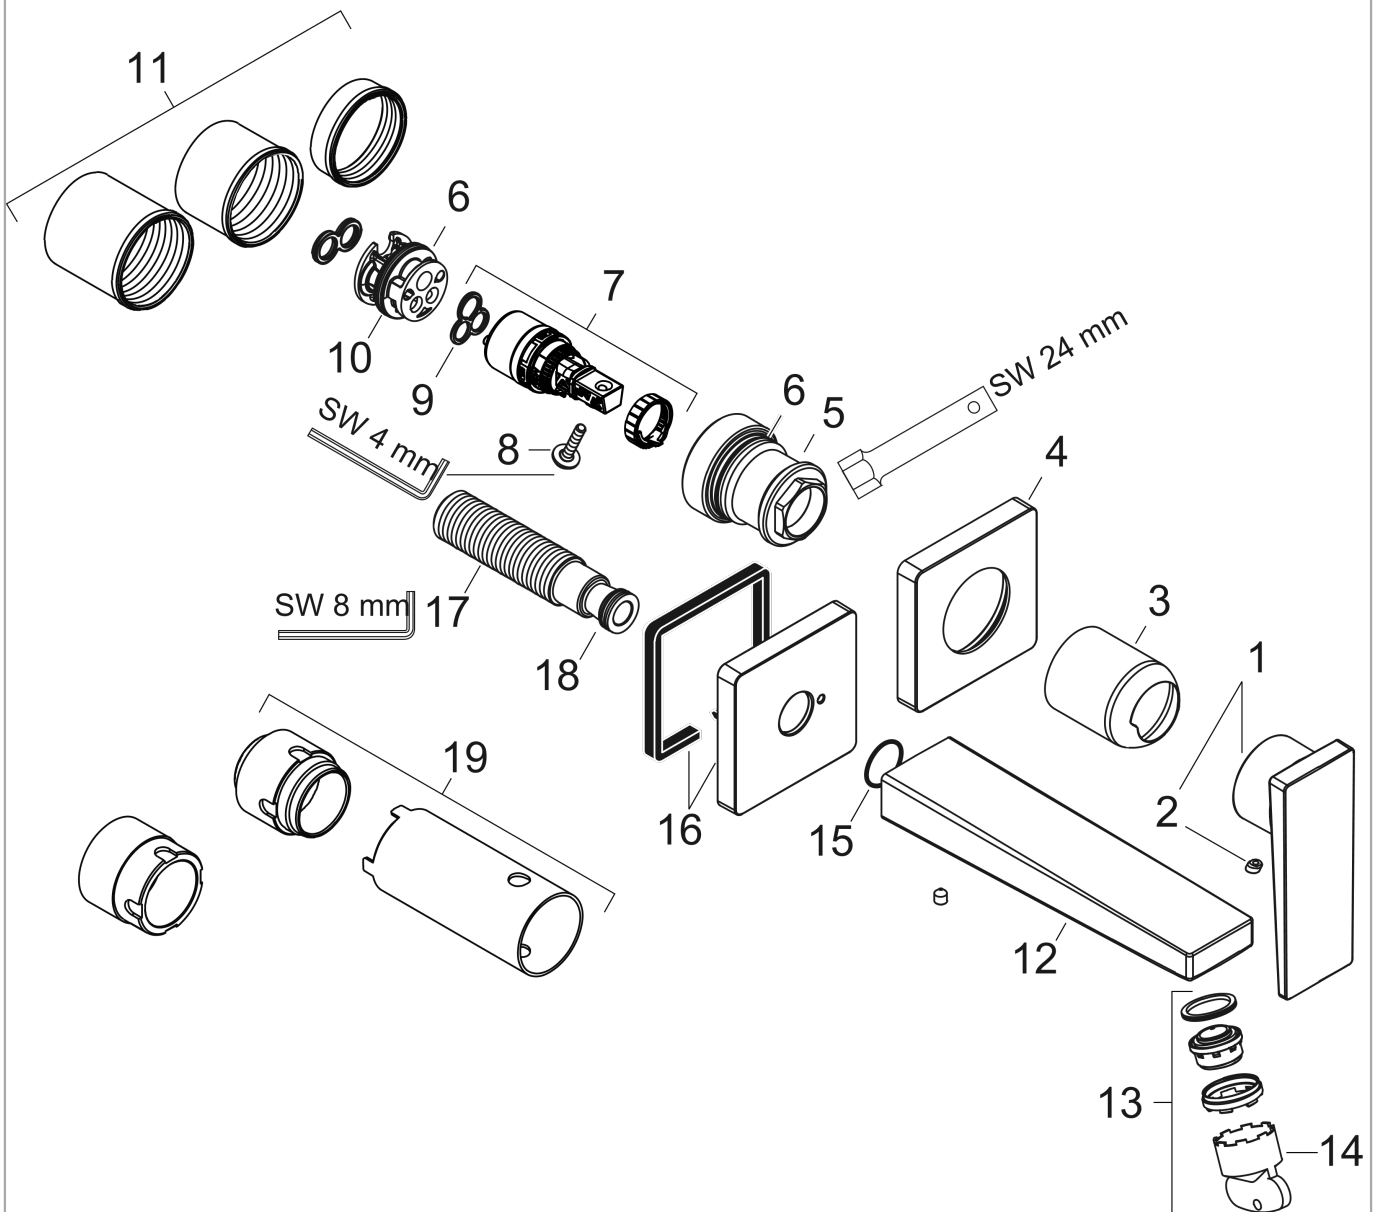

### Scale drawing

**Metropol**  
**Single lever basin mixer for concealed installation wall-mounted with lever handle and spout**  
**22,5 cm**  
 Surfaces: **Polished Gold Optic**    Article Number: **32526990**

### Flowchart

**Metropol**  
**Single lever basin mixer for concealed installation wall-mounted with lever handle and spout**  
**22,5 cm**  
 Surfaces: **Polished Gold Optic**    Article Number: **32526990**

## Metropol

Single lever basin mixer for concealed installation wall-mounted with lever handle and spout  
22,5 cm

Surfaces: **Polished Gold Optic** Article Number: **32526990**

### Spare part list

Year of production: >07/19

Pos.	Description	Article Number	Price	PU
1	handle	93163990	-	1
2	screw cover	96338000	-	1
3	sleeve	93053990	-	1
4	escutcheon for handle	93161990	-	1
5	nut	93141000	-	1
6	O-ring 26x2	98147000	-	1
7	cartridge, assy	97685000	-	1
8	locking screw for handle	95140000	-	1
9	seal	98865000	-	1
10	adapter for cartridge	95634000	-	1
11	fixing set	97971000	-	1
12	spout 225 mm	93166990	-	1
13	aerator M24x1 (5 l/min)	92996000	-	1
14	service tool	95661000	-	1
15	O-ring 18x1,5	98231000	-	1
16	escutcheon for spout	93162990	-	1
17	connecting thread G½	95626000	-	1
18	O-ring 13x2	98128000	-	1
19	extension set 25 mm for 13622180	31971000	-	1
a	base body	13622180	-	1
b	waste	50001990	-	1
c	adapter for exchanged connections	93819000	-	1