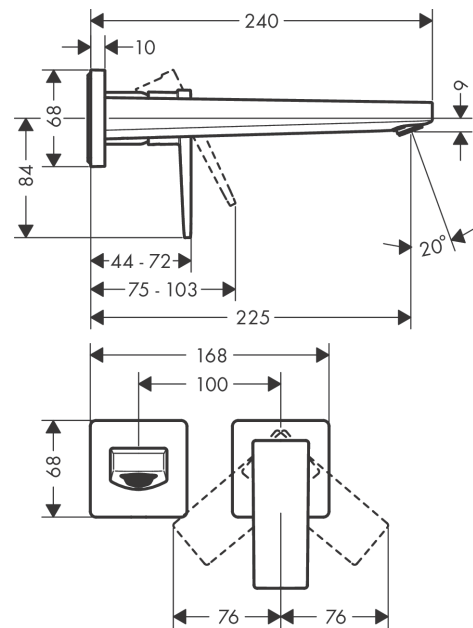

#### product features

- consists of: single lever basin mixer for concealed installation wall-mounted, waste set
- projection 225 mm
- spray type: normal spray
- maximum flow rate at 3 bar: 5 l/min
- ceramic cartridge
- temperature limitation adjustable
- suitable for continuous flow water heaters
- non-closing waste set
- material waste set: metal
- connection type: basic set
- connection dimension: DN15
- handle can be positioned on the right or left, depends on the basic set installation

### Scale drawing

**Metropol**  
**Single lever basin mixer for concealed installation wall-mounted with lever handle and spout**  
**22,5 cm**  
 Surfaces: **Polished Gold Optic**    Article Number: **32526990**